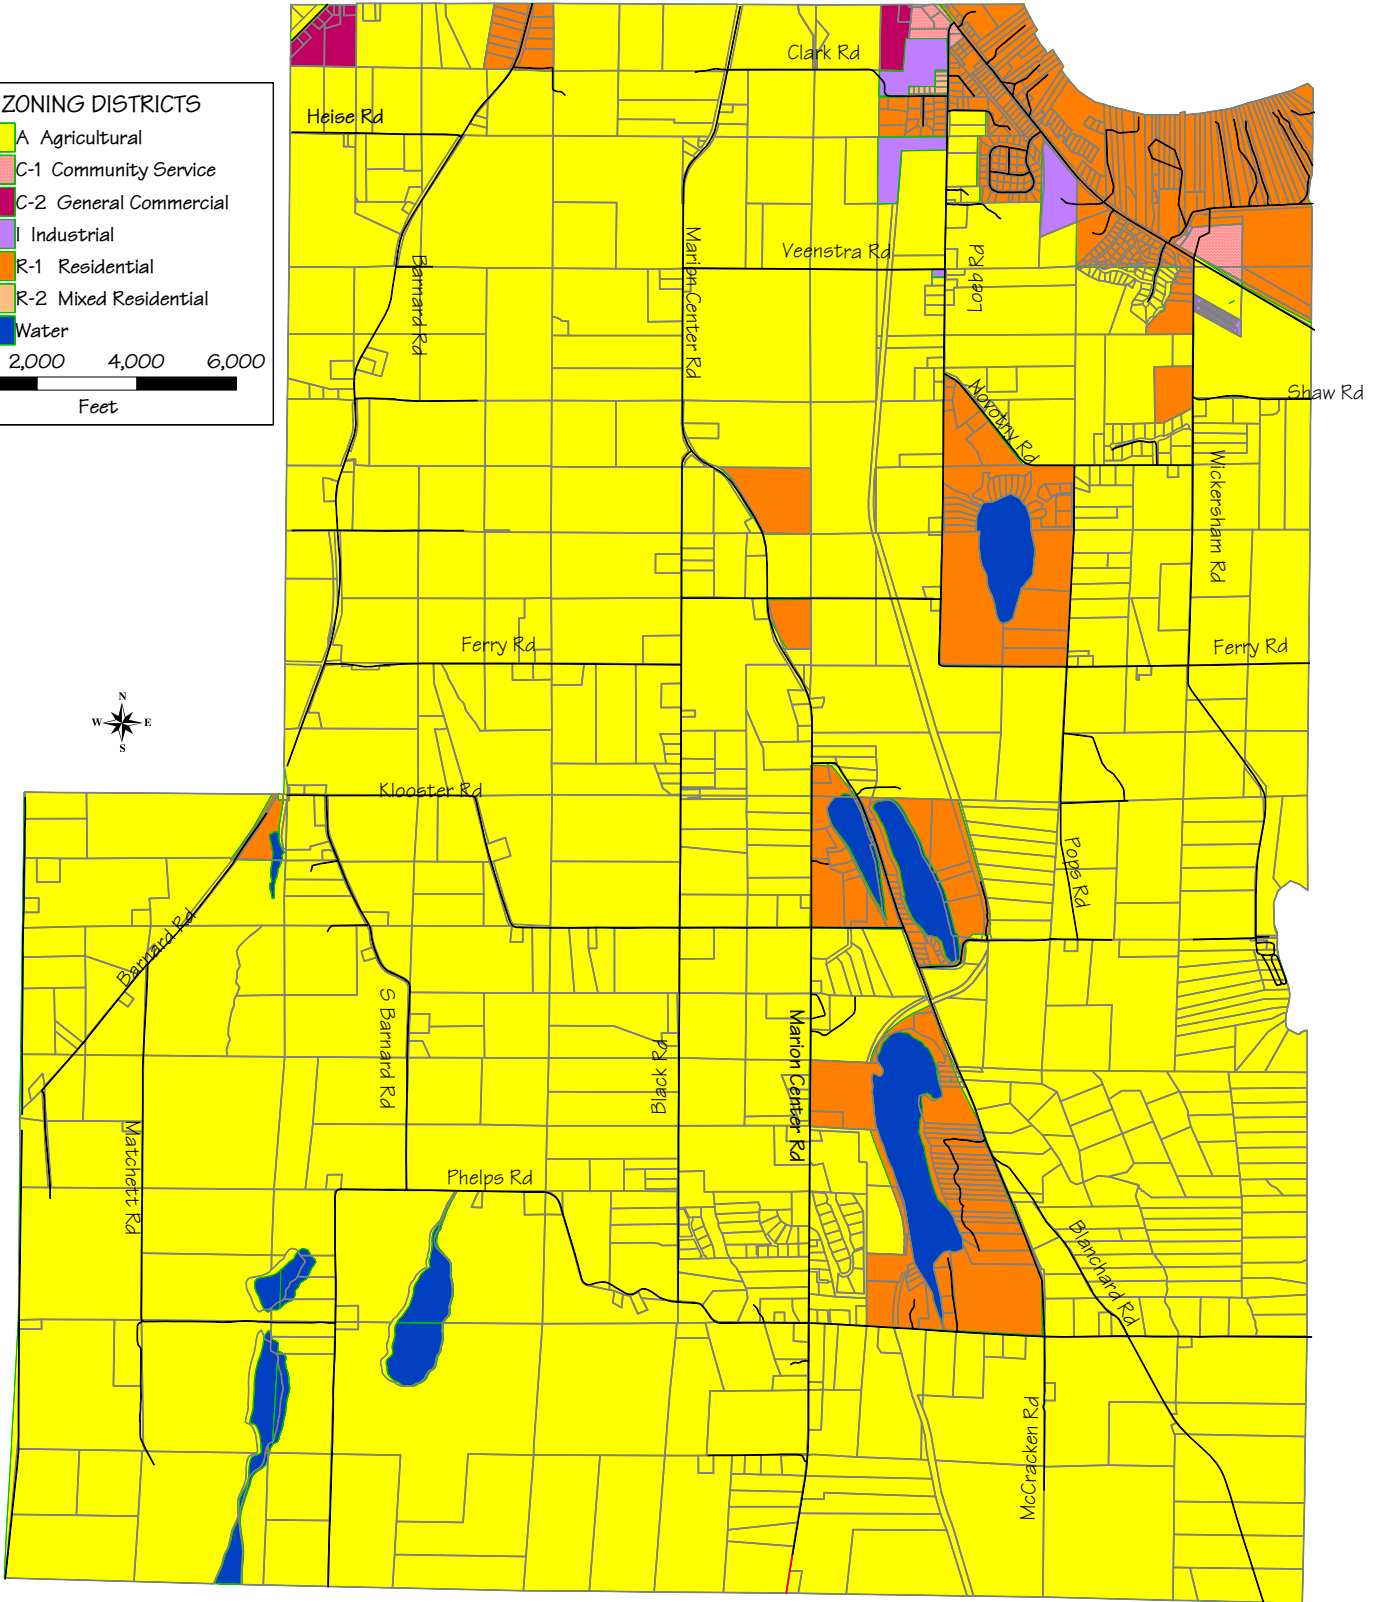

ZONING DISTRICTS

- A Agricultural
- C-1 Community Service
- C-2 General Commercial
- I Industrial
- R-1 Residential
- R-2 Mixed Residential
- Water

0 2,000 4,000 6,000
 Feet

Marion Township Zoning Map

Adopted January 17, 2005